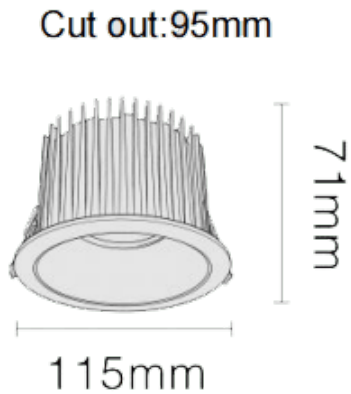

NEW PERFORM-RB Smart

Lavov downlight from the family PERFORM-RB with a power of 25W and a beam angle of 80°. Finished in White trim and white reflector. Dimensions $\varnothing 115 \times H73$ mm. With a total lumen output of 2500lm and a luminous efficacy of 100lm/W. Made in Die Cast Aluminum. Driver DALI. CCT 4000K. UGR19.

Dimensions

Product dimensions (mm) $\varnothing 115 \times H71$ mm

Scheme

Item code	86.D123.2449.A1
Product type	Indoor
Category	Downlights
Family	NEW PERFORM
Subfamily	NEW PERFORM-RB Smart
Pictograms	

Product	
Real power (W)	25
Real luminous flux (Lm)	2500
Luminous efficiency (Lm/W)	100
Beam angle (°)	80
Life time (h)	50000 h L80B10
IP	20
Electrical class insulation	Clas II
Colour	White trim and white reflector
U. G. R	19
Control gear included	Yes
Control gear	DALI Casambi ready
Flicker Free	Yes
Light source	LED
Type of LED	COB
Colour temperature (K)	4000
Colour consistency (SDCM)	SDCM3
CRI	80