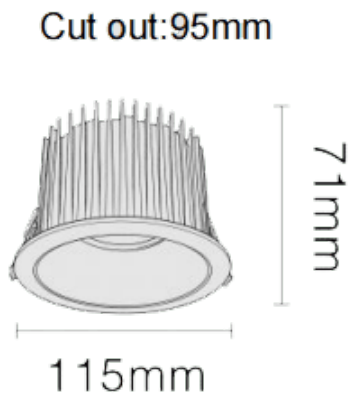

NEW PERFORM-RB Smart

Lavov downlight from the family PERFORM-RB with a power of 25W and a beam angle of 80°. Finished in White trim and chrome reflector. Dimensions $\varnothing 115 \times H73$ mm. With a total lumen output of 2500lm and a luminous efficacy of 100lm/W. Made in Die Cast Aluminum. Driver DALI. CCT 4000K. UGR19.

Dimensions

Product dimensions (mm) $\varnothing 115 \times H71$ mm

Scheme

Item code	86.D123.2449.C1
Product type	Indoor
Category	Downlights
Family	NEW PERFORM
Subfamily	NEW PERFORM-RB Smart
Pictograms	

Product	
Real power (W)	25
Real luminous flux (Lm)	2500
Luminous efficiency (Lm/W)	100
Beam angle (°)	80
Life time (h)	50000 h L80B10
IP	20
Electrical class insulation	Clas II
Colour	White trim and chrome reflector
U. G. R	19
Control gear included	Yes
Control gear	DALI Casambi ready
Flicker Free	Yes
Light source	LED
Type of LED	COB
Colour temperature (K)	4000
Colour consistency (SDCM)	SDCM3
CRI	80