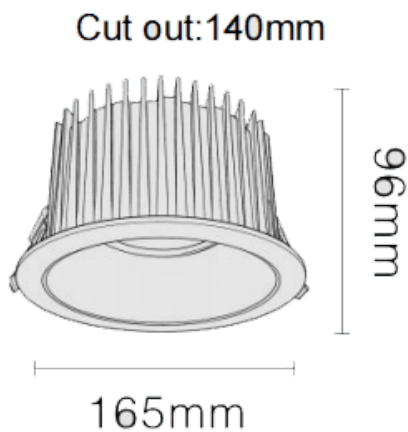

NEW PERFORM-RB Smart

Lavov downlight from the family PERFORM-RB with a power of 35W and a beam angle of 60°. Finished in White trim and gold reflector. Dimensions $\varnothing 165 \times H98 \text{mm}$. With a total lumen output of 3500lm and a luminous efficacy of 100lm/W. Made in Die Cast Aluminum. Driver DALI. CCT 3000K. UGR19.

Dimensions

Product dimensions (mm) $\varnothing 165 \times H96 \text{mm}$

Scheme

Photometry

Item code	86.D123.3339.D1
Product type	Indoor
Category	Downlights
Family	NEW PERFORM
Subfamily	NEW PERFORM-RB Smart
Pictograms	

Product	
Real power (W)	35
Real luminous flux (Lm)	3500
Luminous efficiency (Lm/W)	100
Beam angle (°)	60
Life time (h)	50000 h L80B10
IP	20
Electrical class insulation	Clas II
Colour	White trim and gold reflector
U. G. R	<19
Control gear included	Yes
Control gear	DALI Casambi ready
Flicker Free	Yes
Light source	LED
Type of LED	COB
Colour temperature (K)	3000
Colour consistency (SDCM)	SDCM<3
CRI	80