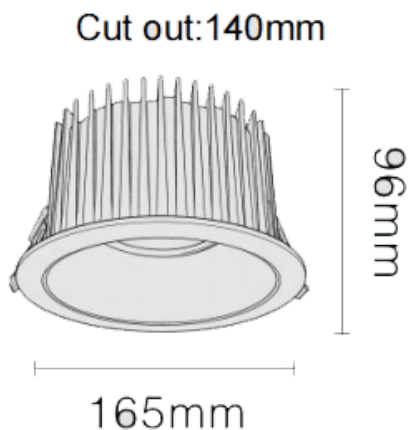

### NEW PERFORM-RB

Lavov downlight from the family NEW PERFORM-RB with a power of 35W and a beam angle of 80°. Finished in White trim and black reflector. Dimensions  $\varnothing 165 \times H96$ mm. With a total lumen output of 3500lm and a luminous efficacy of 100lm/W. Made in Die Cast Aluminum. Driver ON/OFF. CCT 3000K. UGR19.

#### Dimensions

Product dimensions (mm)  $\varnothing 165 \times H96$ mm

#### Scheme

Item code	86.D123.3341.B1
Product type	Indoor
Category	Downlights
Family	NEW PERFORM
Subfamily	NEW PERFORM-RB
Pictograms	

Product	
Real power (W)	35
Real luminous flux (Lm)	3500
Luminous efficiency (Lm/W)	100
Beam angle (°)	80
Life time (h)	50000 h L80B10
IP	20
Electrical class insulation	Clas II
Colour	White trim and black reflector
U. G. R	<19
Control gear included	Yes
Control gear	ON/OFF
Flicker Free	Yes
Light source	LED
Type of LED	COB
Colour temperature (K)	3000
Colour consistency (SDCM)	SDCM<3
CRI	80