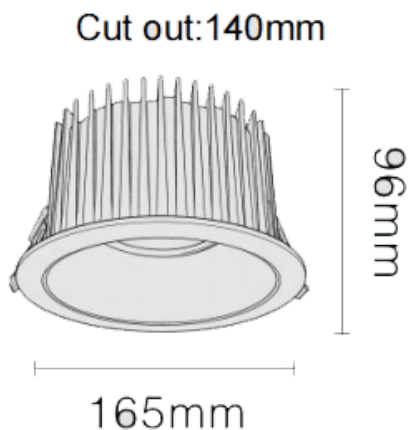

### NEW PERFORM-RB Smart

Lavov downlight from the family PERFORM-RB with a power of 35W and a beam angle of 80°. Finished in White trim and gold reflector. Dimensions  $\varnothing 165 \times H98$ mm. With a total lumen output of 3500lm and a luminous efficacy of 100lm/W. Made in Die Cast Aluminum. Driver DALI. CCT 3000K. UGR19.

#### Dimensions

Product dimensions (mm)  $\varnothing 165 \times H96$ mm

#### Scheme

Item code	86.D123.3349.D1
Product type	Indoor
Category	Downlights
Family	NEW PERFORM
Subfamily	NEW PERFORM-RB Smart
Pictograms	

Product	
Real power (W)	35
Real luminous flux (Lm)	3500
Luminous efficiency (Lm/W)	100
Beam angle (°)	80
Life time (h)	50000 h L80B10
IP	20
Electrical class insulation	Clas II
Colour	White trim and gold reflector
U. G. R	<19
Control gear included	Yes
Control gear	DALI Casambi ready
Flicker Free	Yes
Light source	LED
Type of LED	COB
Colour temperature (K)	3000
Colour consistency (SDCM)	SDCM<3
CRI	80