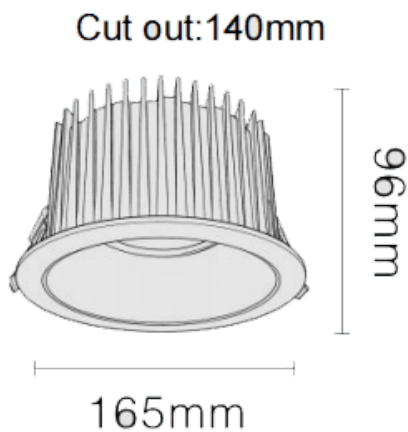

NEW PERFORM-RB

Lavov downlight from the family NEW PERFORM-RB with a power of 35W and a beam angle of 60°. Finished in White trim and black reflector. Dimensions $\varnothing 165 \times H96$ mm. With a total lumen output of 3500lm and a luminous efficacy of 100lm/W. Made in Die Cast Aluminum. Driver DALI. CCT 4000K. UGR19.

Dimensions

Product dimensions (mm) $\varnothing 165 \times H96$ mm

Scheme

Photometry

Item code	86.D123.3433.B1
Product type	Indoor
Category	Downlights
Family	NEW PERFORM
Subfamily	NEW PERFORM-RB
Pictograms	

Product	
Real power (W)	35
Real luminous flux (Lm)	3500
Luminous efficiency (Lm/W)	100
Beam angle (°)	60
Life time (h)	50000 h L80B10
IP	20
Electrical class insulation	Clas II
Colour	White trim and black reflector
U. G. R	<19
Control gear included	Yes
Control gear	DALI
Flicker Free	Yes
Light source	LED
Type of LED	COB
Colour temperature (K)	4000
Colour consistency (SDCM)	SDCM<3
CRI	80