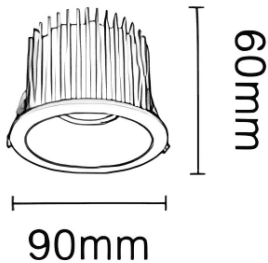

NEW PERFORM-RB

Lavov downlight from the family NEW PERFORM-RB with a power of 15W and a beam angle of 80°. Finished in White trim and black reflector. Dimensions $\varnothing 90 \times H60$ mm. With a total lumen output of 1500lm and a luminous efficacy of 100lm/W. Made in Die Cast Aluminum. Driver ON/OFF. CCT 3000K. UGR19.

Dimensions

Product dimensions (mm) $\varnothing 90 \times H60$ mm

Scheme

Cut out: 75mm

| | |
|--------------|---|
| Item code | 86.D123.4341.B1 |
| Product type | Indoor |
| Category | Downlights |
| Family | NEW PERFORM |
| Subfamily | NEW PERFORM-RB |
| Pictograms |  |

| | |
|-----------------------------|--------------------------------|
| Product | |
| Real power (W) | 15 |
| Real luminous flux (Lm) | 1500 |
| Luminous efficiency (Lm/W) | 100 |
| Beam angle (°) | 80 |
| Life time (h) | 50000 h L80B10 |
| IP | 20 |
| Electrical class insulation | Clas II |
| Colour | White trim and black reflector |
| U. G. R | 19 |
| Control gear included | Yes |
| Control gear | ON/OFF |
| Flicker Free | Yes |
| Light source | LED |
| Type of LED | SMD |
| Colour temperature (K) | 3000 |
| Colour consistency (SDCM) | SDCM3 |
| CRI | 80 |