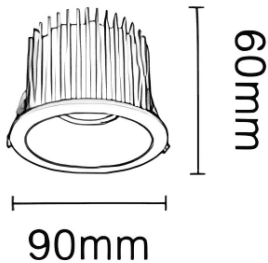

### NEW PERFORM-RB

Lavov downlight from the family NEW PERFORM-RB with a power of 15W and a beam angle of 80°. Finished in White trim and chrome reflector. Dimensions  $\varnothing 90 \times H60$ mm. With a total lumen output of 1500lm and a luminous efficacy of 100lm/W. Made in Die Cast Aluminum. Driver ON/OFF. CCT 3000K. UGR19.

#### Dimensions

Product dimensions (mm)  $\varnothing 90 \times H60$ mm

#### Scheme

Cut out: 75mm

Item code	86.D123.4341.C1
Product type	Indoor
Category	Downlights
Family	NEW PERFORM
Subfamily	NEW PERFORM-RB
Pictograms	

Product	
Real power (W)	15
Real luminous flux (Lm)	1500
Luminous efficiency (Lm/W)	100
Beam angle (°)	80
Life time (h)	50000 h L80B10
IP	20
Electrical class insulation	Clas II
Colour	White trim and chrome reflector
U. G. R	19
Control gear included	Yes
Control gear	ON/OFF
Flicker Free	Yes
Light source	LED
Type of LED	SMD
Colour temperature (K)	3000
Colour consistency (SDCM)	SDCM3
CRI	80