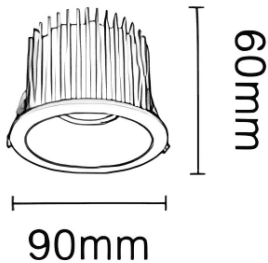

NEW PERFORM-RB

Lavov downlight from the family NEW PERFORM-RB with a power of 15W and a beam angle of 80°. Finished in White trim and chrome reflector. Dimensions $\varnothing 90 \times H60$ mm. With a total lumen output of 1500lm and a luminous efficacy of 100lm/W. Made in Die Cast Aluminum. Driver DALI. CCT 3000K. UGR19.

Dimensions

Product dimensions (mm) $\varnothing 90 \times H60$ mm

Scheme

Cut out: 75mm

Item code	86.D123.4343.C1
Product type	Indoor
Category	Downlights
Family	NEW PERFORM
Subfamily	NEW PERFORM-RB
Pictograms	

Product	
Real power (W)	15
Real luminous flux (Lm)	1500
Luminous efficiency (Lm/W)	100
Beam angle (°)	80
Life time (h)	50000 h L80B10
IP	20
Electrical class insulation	Clas II
Colour	White trim and chrome reflector
U. G. R	19
Control gear included	Yes
Control gear	DALI
Flicker Free	Yes
Light source	LED
Type of LED	SMD
Colour temperature (K)	3000
Colour consistency (SDCM)	SDCM3
CRI	80