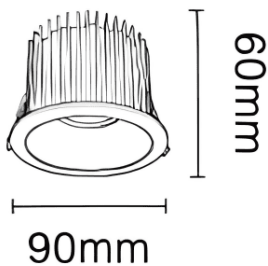

NEW PERFORM-RB

Lavov downlight from the family NEW PERFORM-RB with a power of 15W and a beam angle of 80°. Finished in White trim and chrome reflector. Dimensions $\varnothing 90 \times H60$ mm. With a total lumen output of 1500lm and a luminous efficacy of 100lm/W. Made in Die Cast Aluminum. Driver DALI. CCT 4000K. UGR19.

Dimensions

Product dimensions (mm) $\varnothing 90 \times H60$ mm

Scheme

Cut out: 75mm

Item code	86.D123.4443.C1
Product type	Indoor
Category	Downlights
Family	NEW PERFORM
Subfamily	NEW PERFORM-RB
Pictograms	

Product	
Real power (W)	15
Real luminous flux (Lm)	1500
Luminous efficiency (Lm/W)	100
Beam angle (º)	80
Life time (h)	50000 h L80B10
IP	20
Electrical class insulation	Clas II
Colour	White trim and chrome reflector
U. G. R	<19
Control gear included	Yes
Control gear	DALI
Flicker Free	Yes
Light source	LED
Type of LED	SMD
Colour temperature (K)	4000
Colour consistency (SDCM)	SDCM<3
CRI	80