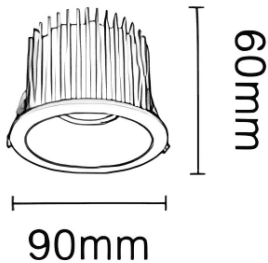

NEW PERFORM-RB Smart

Lavov downlight from the family PERFORM-RB with a power of 15W and a beam angle of 80°. Finished in White trim and black reflector. Dimensions $\varnothing 165 \times H98 \text{mm}$. With a total lumen output of 1500lm and a luminous efficacy of 100lm/W. Made in Die Cast Aluminum. Driver DALI. CCT 4000K. UGR19.

Dimensions

Product dimensions (mm) $\varnothing 90 \times H60 \text{mm}$

Scheme

Cut out: 75mm

Item code	86.D123.4449.B1
Product type	Indoor
Category	Downlights
Family	NEW PERFORM
Subfamily	NEW PERFORM-RB Smart
Pictograms	

Product	
Real power (W)	15
Real luminous flux (Lm)	1500
Luminous efficiency (Lm/W)	100
Beam angle (º)	80
Life time (h)	50000 h L80B10
IP	20
Electrical class insulation	Clas II
Colour	White trim and black reflector
U. G. R	<19
Control gear included	Yes
Control gear	DALI Casambi ready
Flicker Free	Yes
Light source	LED
Type of LED	SMD
Colour temperature (K)	4000
Colour consistency (SDCM)	SDCM<3
CRI	80