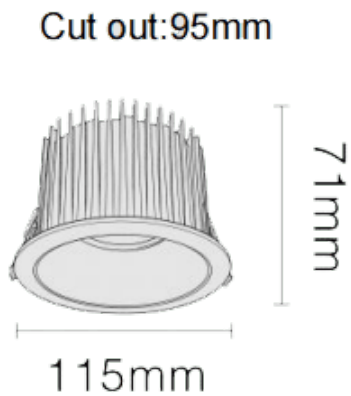

NEW PERFORM-RB

Lavov downlight from the family NEW PERFORM-RB with a power of 25W and a beam angle of 80°. Finished in White trim and chrome reflector. Dimensions $\varnothing 115 \times H71$ mm. With a total lumen output of 2500lm and a luminous efficacy of 100lm/W. Made in Die Cast Aluminum. Driver ON/OFF. CCT 3000K. UGR19.

Item code	86.D123.5341.C1
Product type	Indoor
Category	Downlights
Family	NEW PERFORM
Subfamily	NEW PERFORM-RB
Pictograms	

Dimensions

Product dimensions (mm) $\varnothing 115 \times H71$ mm

Scheme

Product	
Real power (W)	25
Real luminous flux (Lm)	2500
Luminous efficiency (Lm/W)	100
Beam angle (º)	80
Life time (h)	50000 h L80B10
IP	20
Electrical class insulation	Clas II
Colour	White trim and chrome reflector
U. G. R	<19
Control gear included	Yes
Control gear	ON/OFF
Flicker Free	Yes
Light source	LED
Type of LED	SMD
Colour temperature (K)	3000
Colour consistency (SDCM)	SDCM<3
CRI	80