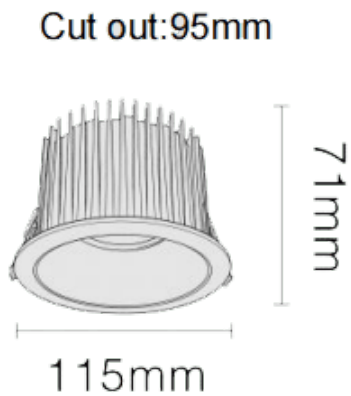

NEW PERFORM-RB

Lavov downlight from the family NEW PERFORM-RB with a power of 25W and a beam angle of 80°. Finished in White trim and white reflector. Dimensions $\varnothing 115 \times H71$ mm. With a total lumen output of 2500lm and a luminous efficacy of 100lm/W. Made in Die Cast Aluminum. Driver DALI. CCT 3000K. UGR19.

Dimensions

Product dimensions (mm) $\varnothing 115 \times H71$ mm

Scheme

Item code	86.D123.5343.A1
Product type	Indoor
Category	Downlights
Family	NEW PERFORM
Subfamily	NEW PERFORM-RB
Pictograms	

Product	
Real power (W)	25
Real luminous flux (Lm)	2500
Luminous efficiency (Lm/W)	100
Beam angle (º)	80
Life time (h)	50000 h L80B10
IP	20
Electrical class insulation	Clas II
Colour	White trim and white reflector
U. G. R	<19
Control gear included	Yes
Control gear	DALI
Flicker Free	Yes
Light source	LED
Type of LED	SMD
Colour temperature (K)	3000
Colour consistency (SDCM)	SDCM<3
CRI	80