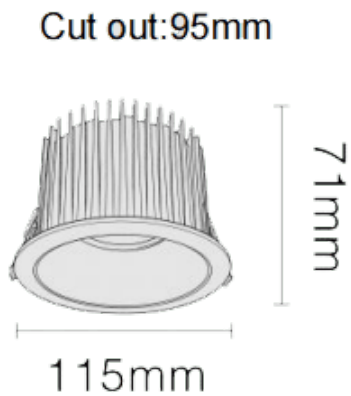

NEW PERFORM-RB

Lavov downlight from the family NEW PERFORM-RB with a power of 25W and a beam angle of 80°. Finished in White trim and black reflector. Dimensions $\varnothing 115 \times H71$ mm. With a total lumen output of 2500lm and a luminous efficacy of 100lm/W. Made in Die Cast Aluminum. Driver DALI. CCT 3000K. UGR19.

Dimensions

Product dimensions (mm) $\varnothing 115 \times H71$ mm

Scheme

Item code	86.D123.5343.B1
Product type	Indoor
Category	Downlights
Family	NEW PERFORM
Subfamily	NEW PERFORM-RB
Pictograms	

Product	
Real power (W)	25
Real luminous flux (Lm)	2500
Luminous efficiency (Lm/W)	100
Beam angle (º)	80
Life time (h)	50000 h L80B10
IP	20
Electrical class insulation	Clas II
Colour	White trim and black reflector
U. G. R	<19
Control gear included	Yes
Control gear	DALI
Flicker Free	Yes
Light source	LED
Type of LED	SMD
Colour temperature (K)	3000
Colour consistency (SDCM)	SDCM<3
CRI	80