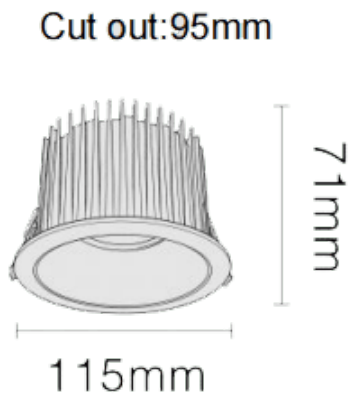

NEW PERFORM-RB

Lavov downlight from the family NEW PERFORM-RB with a power of 25W and a beam angle of 80°. Finished in White trim and chrome reflector. Dimensions $\varnothing 115 \times H71$ mm. With a total lumen output of 2500lm and a luminous efficacy of 100lm/W. Made in Die Cast Aluminum. Driver DALI. CCT 3000K. UGR19.

Dimensions

Product dimensions (mm) $\varnothing 115 \times H71$ mm

Scheme

Item code	86.D123.5343.C1
Product type	Indoor
Category	Downlights
Family	NEW PERFORM
Subfamily	NEW PERFORM-RB
Pictograms	

Product	
Real power (W)	25
Real luminous flux (Lm)	2500
Luminous efficiency (Lm/W)	100
Beam angle (º)	80
Life time (h)	50000 h L80B10
IP	20
Electrical class insulation	Clas II
Colour	White trim and chrome reflector
U. G. R	<19
Control gear included	Yes
Control gear	DALI
Flicker Free	Yes
Light source	LED
Type of LED	SMD
Colour temperature (K)	3000
Colour consistency (SDCM)	SDCM<3
CRI	80