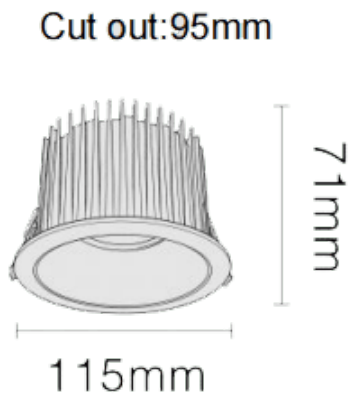

NEW PERFORM-RB

Lavov downlight from the family NEW PERFORM-RB with a power of 25W and a beam angle of 80°. Finished in White trim and white reflector. Dimensions $\varnothing 115 \times H71$ mm. With a total lumen output of 2500lm and a luminous efficacy of 100lm/W. Made in Die Cast Aluminum. Driver ON/OFF. CCT 4000K. UGR19.

Dimensions

Product dimensions (mm) $\varnothing 115 \times H71$ mm

Scheme

Item code	86.D123.5441.A1
Product type	Indoor
Category	Downlights
Family	NEW PERFORM
Subfamily	NEW PERFORM-RB
Pictograms	

Product	
Real power (W)	25
Real luminous flux (Lm)	2500
Luminous efficiency (Lm/W)	100
Beam angle (°)	80
Life time (h)	50000 h L80B10
IP	20
Electrical class insulation	Clas II
Colour	White trim and white reflector
U. G. R	19
Control gear included	Yes
Control gear	ON/OFF
Flicker Free	Yes
Light source	LED
Type of LED	SMD
Colour temperature (K)	4000
Colour consistency (SDCM)	SDCM3
CRI	80