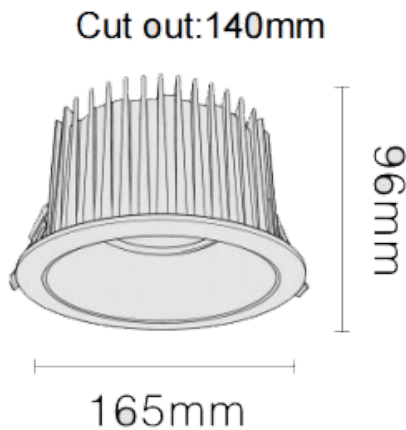

NEW PERFORM-RB

Lavov downlight from the family NEW PERFORM-RB with a power of 35W and a beam angle of 80°. Finished in White trim and white reflector. Dimensions ø165*H96mm. With a total lumen output of 3500lm and a luminous efficacy of 100lm/W. Made in Die Cast Aluminum. Driver DALI. CCT 4000K. UGR19.

Dimensions

Product dimensions (mm) **ø165*H96mm**

Scheme

Item code	86.D123.6443.A1
Product type	Indoor
Category	Downlights
Family	NEW PERFORM
Subfamily	NEW PERFORM-RB
Pictograms	

Product	
Real power (W)	35
Real luminous flux (Lm)	3500
Luminous efficiency (Lm/W)	100
Beam angle (&ordm;)	80
Life time (h)	50000 h L80B10
IP	20
Electrical class insulation	Clas II
Colour	White trim and white reflector
U. G. R	<19
Control gear included	Yes
Control gear	DALI
Flicker Free	Yes
Light source	LED
Type of LED	SMD
Colour temperature (K)	4000
Colour consistency (SDCM)	SDCM<3
CRI	80