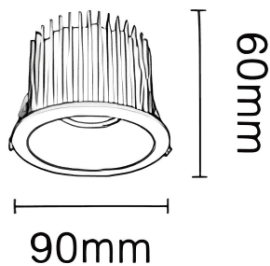

NEW PERFORM-RC

Lavov downlight from the family NEW PERFORM-RC with a power of 15W and a beam angle of 50°. Finished in White trim and matt aluminium reflector. Dimensions $\varnothing 90 \times H60$ mm. With a total lumen output of 1500lm and a luminous efficacy of 100lm/W. Made in Die Cast Aluminum. Driver ON/OFF. CCT 3000K. UGR19.

Dimensions

Product dimensions (mm) $\varnothing 90 \times H60$ mm

Scheme

Cut out: 75mm

Item code	86.D124.1321.E1
Product type	Indoor
Category	Downlights
Family	NEW PERFORM
Subfamily	NEW PERFORM-RC
Pictograms	

Product	
Real power (W)	15
Real luminous flux (Lm)	1500
Luminous efficiency (Lm/W)	100
Beam angle (°)	50
Life time (h)	50000 h L80B10
IP	20
Electrical class insulation	Clas II
Colour	White trim and matt aluminium reflector
U. G. R	19
Control gear included	Yes
Control gear	ON/OFF
Flicker Free	Yes
Light source	LED
Type of LED	COB
Colour temperature (K)	3000
Colour consistency (SDCM)	SDCM3
CRI	80