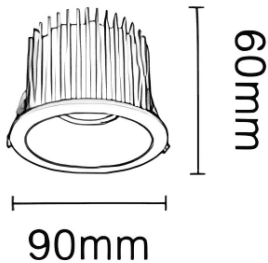

NEW PERFORM-RC

Lavov downlight from the family NEW PERFORM-RC with a power of 15W and a beam angle of 60°. Finished in White trim and matt aluminium reflector. Dimensions ø90*H60mm. With a total lumen output of 1500lm and a luminous efficacy of 100lm/W. Made in Die Cast Aluminum. Driver DALI. CCT 3000K. UGR19.

Dimensions

Product dimensions (mm) **ø90*H60mm**

Scheme

Cut out: 75mm

Item code	86.D124.1333.E1
Product type	Indoor
Category	Downlights
Family	NEW PERFORM
Subfamily	NEW PERFORM-RC
Pictograms	

Product	
Real power (W)	15
Real luminous flux (Lm)	1500
Luminous efficiency (Lm/W)	100
Beam angle (°)	60
Life time (h)	50000 h L80B10
IP	20
Electrical class insulation	Clas II
Colour	White trim and matt aluminium reflector
U. G. R	19
Control gear included	Yes
Control gear	DALI
Flicker Free	Yes
Light source	LED
Type of LED	COB
Colour temperature (K)	3000
Colour consistency (SDCM)	SDCM3
CRI	80