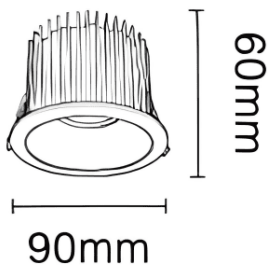

NEW PERFORM-RC

Lavov downlight from the family NEW PERFORM-RC with a power of 15W and a beam angle of 80°. Finished in White trim and matt aluminium reflector. Dimensions $\varnothing 90 \times H60$ mm. With a total lumen output of 1500lm and a luminous efficacy of 100lm/W. Made in Die Cast Aluminum. Driver ON/OFF. CCT 3000K. UGR19.

Dimensions

Product dimensions (mm) $\varnothing 90 \times H60$ mm

Scheme

Cut out: 75mm

Item code	86.D124.1341.E1
Product type	Indoor
Category	Downlights
Family	NEW PERFORM
Subfamily	NEW PERFORM-RC
Pictograms	

Product	
Real power (W)	15
Real luminous flux (Lm)	1500
Luminous efficiency (Lm/W)	100
Beam angle (°)	80
Life time (h)	50000 h L80B10
IP	20
Electrical class insulation	Clas II
Colour	White trim and matt aluminium reflector
U. G. R	<19
Control gear included	Yes
Control gear	ON/OFF
Flicker Free	Yes
Light source	LED
Type of LED	COB
Colour temperature (K)	3000
Colour consistency (SDCM)	SDCM<3
CRI	80