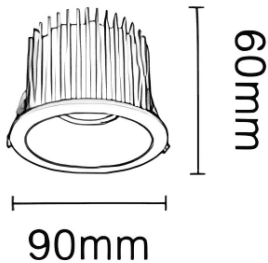

NEW PERFORM-RC

Lavov downlight from the family NEW PERFORM-RC with a power of 15W and a beam angle of 50°. Finished in White trim and matt aluminium reflector. Dimensions ø90*H60mm. With a total lumen output of 1500lm and a luminous efficacy of 100lm/W. Made in Die Cast Aluminum. Driver DALI. CCT 4000K. UGR19.

Dimensions

Product dimensions (mm) **ø90*H60mm**

Scheme

Cut out: 75mm

Item code	86.D124.1423.E1
Product type	Indoor
Category	Downlights
Family	NEW PERFORM
Subfamily	NEW PERFORM-RC
Pictograms	

Product	
Real power (W)	15
Real luminous flux (Lm)	1500
Luminous efficiency (Lm/W)	100
Beam angle (°)	50
Life time (h)	50000 h L80B10
IP	20
Electrical class insulation	Clas II
Colour	White trim and matt aluminium reflector
U. G. R	19
Control gear included	Yes
Control gear	DALI
Flicker Free	Yes
Light source	LED
Type of LED	COB
Colour temperature (K)	4000
Colour consistency (SDCM)	SDCM3
CRI	80