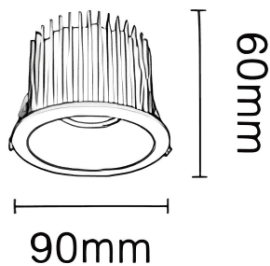

NEW PERFORM-RC Smart

Lavov downlight from the family PERFORM-RC with a power of 15W and a beam angle of 60°. Finished in White trim and matt aluminium reflector. Dimensions ø90*H62mm. With a total lumen output of 1500lm and a luminous efficacy of 100lm/W. Made in Die Cast Aluminum. Driver DALI. CCT 4000K. UGR19.

Dimensions

Product dimensions (mm) **ø90*H60mm**

Scheme

Cut out: 75mm

Item code	86.D124.1439.E1
Product type	Indoor
Category	Downlights
Family	NEW PERFORM
Subfamily	NEW PERFORM-RC Smart
Pictograms	

Product	
Real power (W)	15
Real luminous flux (Lm)	1500
Luminous efficiency (Lm/W)	100
Beam angle (º)	60
Life time (h)	50000 h L80B10
IP	20
Electrical class insulation	Clas II
Colour	White trim and matt aluminium reflector
U. G. R	<19
Control gear included	Yes
Control gear	DALI Casambi ready
Flicker Free	Yes
Light source	LED
Type of LED	COB
Colour temperature (K)	4000
Colour consistency (SDCM)	SDCM<3
CRI	80