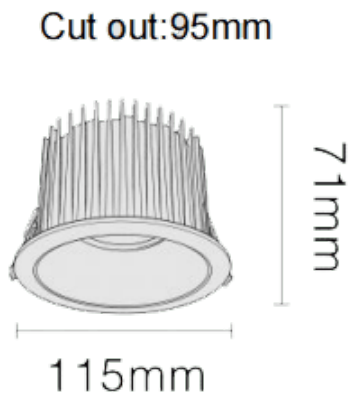

NEW PERFORM-RC

Lavov downlight from the family NEW PERFORM-RC with a power of 25W and a beam angle of 80°. Finished in White trim and matt aluminium reflector. Dimensions $\varnothing 115 \times H71$ mm. With a total lumen output of 2500lm and a luminous efficacy of 100lm/W. Made in Die Cast Aluminum. Driver ON/OFF. CCT 3000K. UGR19.

Dimensions

Product dimensions (mm) $\varnothing 115 \times H71$ mm

Scheme

Item code	86.D124.2341.E1
Product type	Indoor
Category	Downlights
Family	NEW PERFORM
Subfamily	NEW PERFORM-RC
Pictograms	

Product	
Real power (W)	25
Real luminous flux (Lm)	2500
Luminous efficiency (Lm/W)	100
Beam angle (°)	80
Life time (h)	50000 h L80B10
IP	20
Electrical class insulation	Clas II
Colour	White trim and matt aluminium reflector
U. G. R	<19
Control gear included	Yes
Control gear	ON/OFF
Flicker Free	Yes
Light source	LED
Type of LED	COB
Colour temperature (K)	3000
Colour consistency (SDCM)	SDCM<3
CRI	80