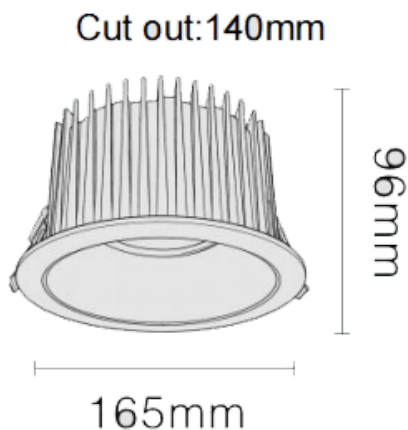

Dimensions

Product dimensions (mm) **ø165*H96mm**

Scheme

Photometry

NEW PERFORM-RC

Lavov downlight from the family NEW PERFORM-RC with a power of 35W and a beam angle of 60°. Finished in White trim and matt aluminium reflector. Dimensions ø165*H96mm. With a total lumen output of 3500lm and a luminous efficacy of 100lm/W. Made in Die Cast Aluminum. Driver ON/OFF. CCT 3000K. UGR19.

Item code	86.D124.3331.E1
Product type	Indoor
Category	Downlights
Family	NEW PERFORM
Subfamily	NEW PERFORM-RC
Pictograms	
Product	
Real power (W)	35
Real luminous flux (Lm)	3500
Luminous efficiency (Lm/W)	100
Beam angle (°)	60
Life time (h)	50000 h L80B10
IP	20
Electrical class insulation	Clas II
Colour	White trim and matt aluminium reflector
U. G. R	19
Control gear included	Yes
Control gear	ON/OFF
Flicker Free	Yes
Light source	LED
Type of LED	COB
Colour temperature (K)	3000
Colour consistency (SDCM)	SDCM3
CRI	80