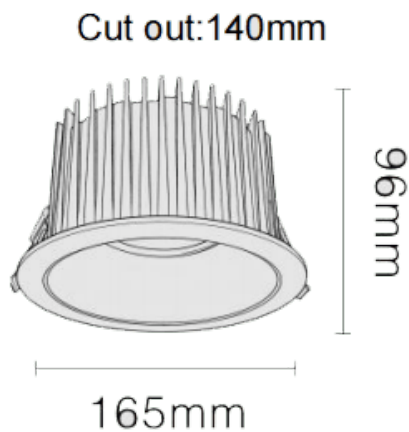

Dimensions

Product dimensions (mm) **ø165*H96mm**

Scheme

NEW PERFORM-RC Smart

Lavov downlight from the family PERFORM-RC with a power of 35W and a beam angle of 80°. Finished in White trim and matt aluminium reflector. Dimensions ø165*H96mm. With a total lumen output of 3500lm and a luminous efficacy of 100lm/W. Made in Die Cast Aluminum. Driver DALI. CCT 3000K. UGR19.

Item code	86.D124.3349.E1
Product type	Indoor
Category	Downlights
Family	NEW PERFORM
Subfamily	NEW PERFORM-RC Smart
Pictograms	

Product	
Real power (W)	35
Real luminous flux (Lm)	3500
Luminous efficiency (Lm/W)	100
Beam angle (º)	80
Life time (h)	50000 h L80B10
IP	20
Electrical class insulation	Clas II
Colour	White trim and matt aluminium reflector
U. G. R	<19
Control gear included	Yes
Control gear	DALI Casambi ready
Flicker Free	Yes
Light source	LED
Type of LED	COB
Colour temperature (K)	3000
Colour consistency (SDCM)	SDCM<3
CRI	80