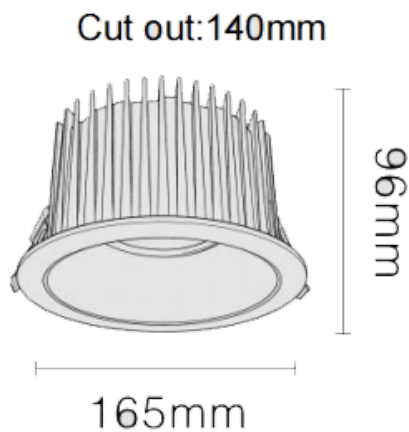

### NEW PERFORM-RC

Lavov downlight from the family NEW PERFORM-RC with a power of 35W and a beam angle of 50°. Finished in White trim and matt aluminium reflector. Dimensions  $\varnothing 165 \times H96$ mm. With a total lumen output of 3500lm and a luminous efficacy of 100lm/W. Made in Die Cast Aluminum. Driver DALI. CCT 4000K. UGR19.

#### Dimensions

Product dimensions (mm)  $\varnothing 165 \times H96$ mm

#### Scheme

Item code	86.D124.3423.E1
Product type	Indoor
Category	Downlights
Family	NEW PERFORM
Subfamily	NEW PERFORM-RC
Pictograms	

Product	
Real power (W)	35
Real luminous flux (Lm)	3500
Luminous efficiency (Lm/W)	100
Beam angle (°)	50
Life time (h)	50000 h L80B10
IP	20
Electrical class insulation	Clas II
Colour	White trim and matt aluminium reflector
U. G. R	19
Control gear included	Yes
Control gear	DALI
Flicker Free	Yes
Light source	LED
Type of LED	COB
Colour temperature (K)	4000
Colour consistency (SDCM)	SDCM3
CRI	80