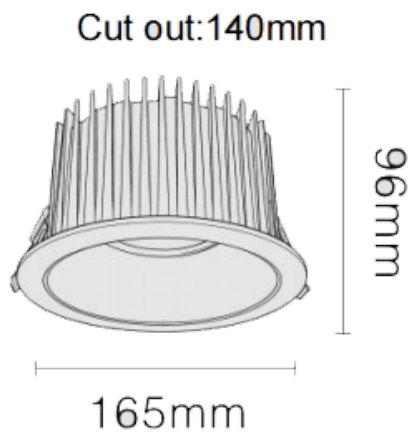

NEW PERFORM-RC Smart

Lavov downlight from the family PERFORM-RC with a power of 35W and a beam angle of 50°. Finished in White trim and matt aluminium reflector. Dimensions $\varnothing 165 \times H96$ mm. With a total lumen output of 3500lm and a luminous efficacy of 100lm/W. Made in Die Cast Aluminum. Driver DALI. CCT 4000K. UGR19.

Dimensions

Product dimensions (mm) $\varnothing 165 \times H96$ mm

Scheme

Item code	86.D124.3429.E1
Product type	Indoor
Category	Downlights
Family	NEW PERFORM
Subfamily	NEW PERFORM-RC Smart
Pictograms	

Product	
Real power (W)	35
Real luminous flux (Lm)	3500
Luminous efficiency (Lm/W)	100
Beam angle (°)	50
Life time (h)	50000 h L80B10
IP	20
Electrical class insulation	Clas II
Colour	White trim and matt aluminium reflector
U. G. R	<19
Control gear included	Yes
Control gear	DALI Casambi ready
Flicker Free	Yes
Light source	LED
Type of LED	COB
Colour temperature (K)	4000
Colour consistency (SDCM)	SDCM<3
CRI	80