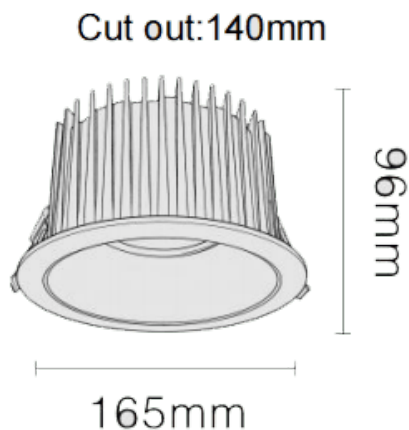

Dimensions

Product dimensions (mm) **ø165*H96mm**

Scheme

NEW PERFORM-RC

Lavov downlight from the family NEW PERFORM-RC with a power of 35W and a beam angle of 80°. Finished in White trim and matt aluminium reflector. Dimensions ø165*H96mm. With a total lumen output of 3500lm and a luminous efficacy of 100lm/W. Made in Die Cast Aluminum. Driver DALI. CCT 4000K. UGR19.

Item code 86.D124.3443.E1

Product type Indoor

Category Downlights

Family NEW PERFORM

Subfamily NEW PERFORM-RC

Pictograms

Product

Real power (W) 35

Real luminous flux (Lm) 3500

Luminous efficiency (Lm/W) 100

Beam angle (º) 80

Life time (h) 50000 h L80B10

IP 20

Electrical class insulation Clas II

Colour White trim and matt aluminium reflector

U. G. R <19