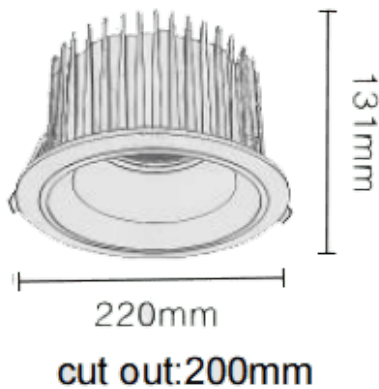

### NEW PERFORM-RC

Lavov downlight from the family NEW PERFORM-RC with a power of 45W and a beam angle of 50°. Finished in White trim and matt aluminium reflector. Dimensions  $\varnothing 220 \times H131$ mm. With a total lumen output of 4500lm and a luminous efficacy of 100lm/W. Made in Die Cast Aluminum. Driver ON/OFF. CCT 4000K. UGR19.

#### Dimensions

Product dimensions (mm)  $\varnothing 220 \times H131$ mm

#### Scheme

Item code	86.D124.4421.E1
Product type	Indoor
Category	Downlights
Family	NEW PERFORM
Subfamily	NEW PERFORM-RC
Pictograms	

Product	
Real power (W)	45
Real luminous flux (Lm)	4500
Luminous efficiency (Lm/W)	100
Beam angle (&ordm;)	50
Life time (h)	50000 h L80B10
IP	20
Electrical class insulation	Clas II
Colour	White trim and matt aluminium reflector
U. G. R	<19
Control gear included	Yes
Control gear	ON/OFF
Flicker Free	Yes
Light source	LED
Type of LED	COB
Colour temperature (K)	4000
Colour consistency (SDCM)	SDCM<3
CRI	80