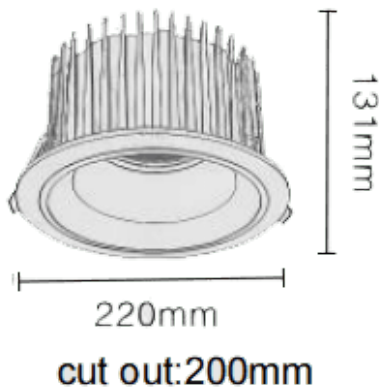

### NEW PERFORM-RC

Lavov downlight from the family NEW PERFORM-RC with a power of 45W and a beam angle of 80°. Finished in White trim and matt aluminium reflector. Dimensions ø220\*H131mm. With a total lumen output of 4500lm and a luminous efficacy of 100lm/W. Made in Die Cast Aluminum. Driver ON/OFF. CCT 4000K. UGR19.

#### Dimensions

Product dimensions (mm) ø220\*H131mm

#### Scheme

Item code	86.D124.4441.E1
Product type	Indoor
Category	Downlights
Family	NEW PERFORM
Subfamily	NEW PERFORM-RC
Pictograms	

Product	
Real power (W)	45
Real luminous flux (Lm)	4500
Luminous efficiency (Lm/W)	100
Beam angle (&ordm;)	80
Life time (h)	50000 h L80B10
IP	20
Electrical class insulation	Clas II
Colour	White trim and matt aluminium reflector
U. G. R	<19
Control gear included	Yes
Control gear	ON/OFF
Flicker Free	Yes
Light source	LED
Type of LED	COB
Colour temperature (K)	4000
Colour consistency (SDCM)	SDCM<3
CRI	80