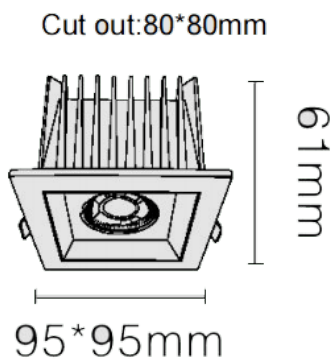

NEW PERFORM-S

Lavov downlight from the family NEW PERFORM-S with a power of 15W and a beam angle of 24°. Finished in White trim and white reflector. Dimensions 95*95*H61mm. With a total lumen output of 1500lm and a luminous efficacy of 100lm/W. Made in Die Cast Aluminum. Driver ON/OFF. CCT 3000K. UGR19.

Dimensions

Product dimensions (mm) **95*95*H61mm**

Scheme

Item code	86.D125.1311.A1
Product type	Indoor
Category	Downlights
Family	NEW PERFORM
Subfamily	NEW PERFORM-S
Pictograms	

Product	
Real power (W)	15
Real luminous flux (Lm)	1500
Luminous efficiency (Lm/W)	100
Beam angle (º)	24
Life time (h)	50000 h L80B10
IP	20
Electrical class insulation	Clas II
Colour	White trim and white reflector
U. G. R	<19
Control gear included	Yes
Control gear	ON/OFF
Flicker Free	Yes
Light source	LED
Type of LED	COB
Colour temperature (K)	3000
Colour consistency (SDCM)	SDCM<3
CRI	80