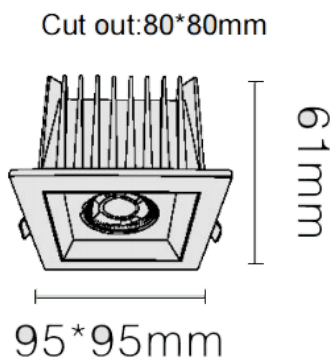

NEW PERFORM-S Smart

Lavov downlight from the family PERFORM-S with a power of 15W and a beam angle of 24°. Finished in White trim and white reflector. Dimensions 95*95*H61mm. With a total lumen output of 1500lm and a luminous efficacy of 100lm/W. Made in Die Cast Aluminum. Driver DALI. CCT 3000K. UGR19.

Dimensions

Product dimensions (mm) **95*95*H61mm**

Scheme

Item code	86.D125.1319.A1
Product type	Indoor
Category	Downlights
Family	NEW PERFORM
Subfamily	NEW PERFORM-S Smart
Pictograms	

Product	
Real power (W)	15
Real luminous flux (Lm)	1500
Luminous efficiency (Lm/W)	100
Beam angle (°)	24
Life time (h)	50000 h L80B10
IP	20
Electrical class insulation	Clas II
Colour	White trim and white reflector
U. G. R	19
Control gear included	Yes
Control gear	DALI Casambi ready
Flicker Free	Yes
Light source	LED
Type of LED	COB
Colour temperature (K)	3000
Colour consistency (SDCM)	SDCM3
CRI	80