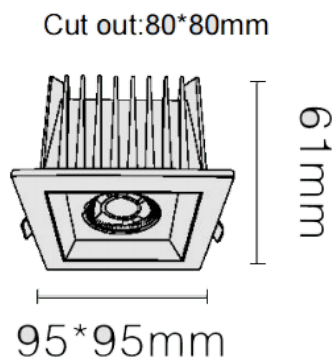

NEW PERFORM-S

Lavov downlight from the family NEW PERFORM-S with a power of 15W and a beam angle of 36°. Finished in White trim and white reflector. Dimensions 95*95*H61mm. With a total lumen output of 1500lm and a luminous efficacy of 100lm/W. Made in Die Cast Aluminum. Driver DALI. CCT 3000K. UGR19.

Item code	86.D125.1323.A1
Product type	Indoor
Category	Downlights
Family	NEW PERFORM
Subfamily	NEW PERFORM-S
Pictograms	

Dimensions

Product dimensions (mm) **95*95*H61mm**

Scheme

Product	
Real power (W)	15
Real luminous flux (Lm)	1500
Luminous efficiency (Lm/W)	100
Beam angle (&ordm;)	36
Life time (h)	50000 h L80B10
IP	20
Electrical class insulation	Clas II
Colour	White trim and white reflector
U. G. R	<19
Control gear included	Yes
Control gear	DALI
Flicker Free	Yes
Light source	LED
Type of LED	COB
Colour temperature (K)	3000
Colour consistency (SDCM)	SDCM<3
CRI	80