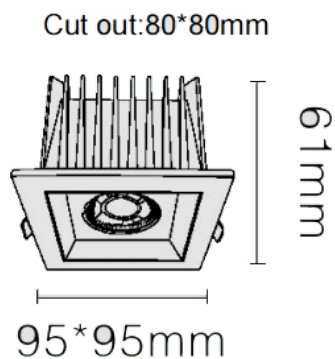

NEW PERFORM-S

Lavov downlight from the family NEW PERFORM-S with a power of 15W and a beam angle of 24°. Finished in White trim and white reflector. Dimensions 95*95*H61mm. With a total lumen output of 1500lm and a luminous efficacy of 100lm/W. Made in Die Cast Aluminum. Driver ON/OFF. CCT 4000K. UGR19.

Dimensions

Product dimensions (mm) **95*95*H61mm**

Scheme

Item code	86.D125.1411.A1
Product type	Indoor
Category	Downlights
Family	NEW PERFORM
Subfamily	NEW PERFORM-S
Pictograms	

Product	
Real power (W)	15
Real luminous flux (Lm)	1500
Luminous efficiency (Lm/W)	100
Beam angle (°)	24
Life time (h)	50000 h L80B10
IP	20
Electrical class insulation	Clas II
Colour	White trim and white reflector
U. G. R	19
Control gear included	Yes
Control gear	ON/OFF
Flicker Free	Yes
Light source	LED
Type of LED	COB
Colour temperature (K)	4000
Colour consistency (SDCM)	SDCM3
CRI	80