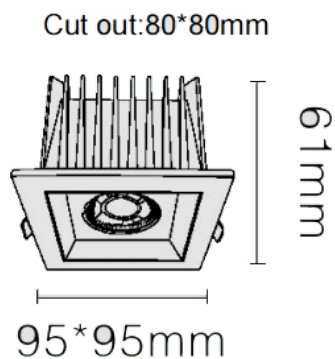

### NEW PERFORM-S Smart

Lavov downlight from the family PERFORM-S with a power of 15W and a beam angle of 24°. Finished in White trim and black reflector. Dimensions 95\*95\*H61mm. With a total lumen output of 1500lm and a luminous efficacy of 100lm/W. Made in Die Cast Aluminum. Driver DALI. CCT 4000K. UGR19.

#### Dimensions

Product dimensions (mm) **95\*95\*H61mm**

#### Scheme

Item code	<b>86.D125.1419.B1</b>
Product type	<b>Indoor</b>
Category	<b>Downlights</b>
Family	<b>NEW PERFORM</b>
Subfamily	<b>NEW PERFORM-S Smart</b>
Pictograms	

Product	
Real power (W)	<b>15</b>
Real luminous flux (Lm)	<b>1500</b>
Luminous efficiency (Lm/W)	<b>100</b>
Beam angle (&ordm;)	<b>24</b>
Life time (h)	<b>50000 h L80B10</b>
IP	<b>20</b>
Electrical class insulation	<b>Clas II</b>
Colour	<b>White trim and black reflector</b>
U. G. R	<b>&lt;19</b>
Control gear included	<b>Yes</b>
Control gear	<b>DALI Casambi ready</b>
Flicker Free	<b>Yes</b>
Light source	<b>LED</b>
Type of LED	<b>COB</b>
Colour temperature (K)	<b>4000</b>
Colour consistency (SDCM)	<b>SDCM&lt;3</b>
CRI	<b>80</b>