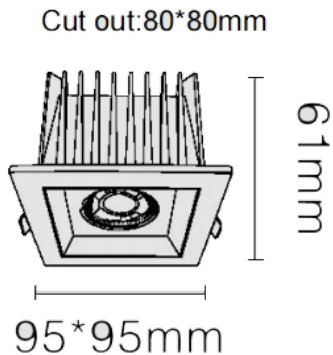

NEW PERFORM-S

Lavov downlight from the family NEW PERFORM-S with a power of 15W and a beam angle of 60°. Finished in White trim and white reflector. Dimensions 95*95*H61mm. With a total lumen output of 1500lm and a luminous efficacy of 100lm/W. Made in Die Cast Aluminum. Driver ON/OFF. CCT 4000K. UGR19.

Dimensions

Product dimensions (mm) **95*95*H61mm**

Scheme

Item code	86.D125.1431.A1
Product type	Indoor
Category	Downlights
Family	NEW PERFORM
Subfamily	NEW PERFORM-S
Pictograms	

Product	
Real power (W)	15
Real luminous flux (Lm)	1500
Luminous efficiency (Lm/W)	100
Beam angle (º)	60
Life time (h)	50000 h L80B10
IP	20
Electrical class insulation	Clas II
Colour	White trim and white reflector
U. G. R	<19
Control gear included	Yes
Control gear	ON/OFF
Flicker Free	Yes
Light source	LED
Type of LED	COB
Colour temperature (K)	4000
Colour consistency (SDCM)	SDCM<3
CRI	80