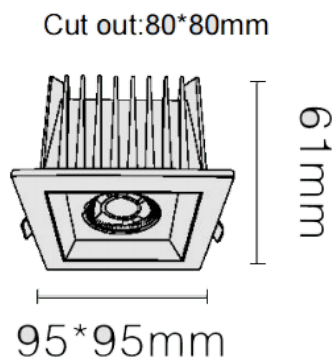

NEW PERFORM-S Smart

Lavov downlight from the family PERFORM-S with a power of 15W and a beam angle of 60°. Finished in White trim and black reflector. Dimensions 95*95*H61mm. With a total lumen output of 1500lm and a luminous efficacy of 100lm/W. Made in Die Cast Aluminum. Driver DALI. CCT 4000K. UGR19.

Item code	86.D125.1439.B1
Product type	Indoor
Category	Downlights
Family	NEW PERFORM
Subfamily	NEW PERFORM-S Smart
Pictograms	

Dimensions

Product dimensions (mm) **95*95*H61mm**

Scheme

Product	
Real power (W)	15
Real luminous flux (Lm)	1500
Luminous efficiency (Lm/W)	100
Beam angle (&ordm;)	60
Life time (h)	50000 h L80B10
IP	20
Electrical class insulation	Clas II
Colour	White trim and black reflector
U. G. R	<19
Control gear included	Yes
Control gear	DALI Casambi ready
Flicker Free	Yes
Light source	LED
Type of LED	COB
Colour temperature (K)	4000
Colour consistency (SDCM)	SDCM<3
CRI	80