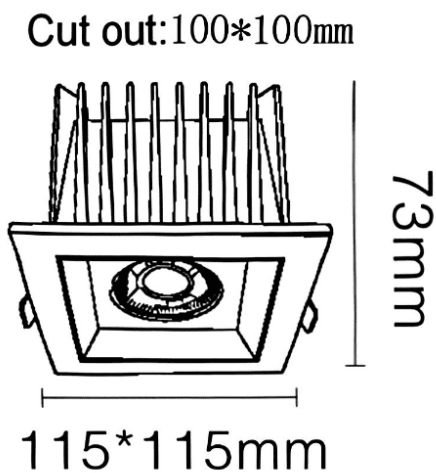

NEW PERFORM-S

Lavov downlight from the family NEW PERFORM-S with a power of 25W and a beam angle of 60°. Finished in White trim and white reflector. Dimensions 115*115*H73mm. With a total lumen output of 2500lm and a luminous efficacy of 100lm/W. Made in Die Cast Aluminum. Driver ON/OFF. CCT 3000K. UGR19.

Item code	86.D125.2331.A1
Product type	Indoor
Category	Downlights
Family	NEW PERFORM
Subfamily	NEW PERFORM-S
Pictograms	

Dimensions

Product dimensions (mm) **115*115*H73mm**

Scheme

Product	
Real power (W)	25
Real luminous flux (Lm)	2500
Luminous efficiency (Lm/W)	100
Beam angle (&ordm;)	60
Life time (h)	50000 h L80B10
IP	20
Electrical class insulation	Clas II
Colour	White trim and white reflector
U. G. R	<19
Control gear included	Yes
Control gear	ON/OFF
Flicker Free	Yes
Light source	LED
Type of LED	COB
Colour temperature (K)	3000
Colour consistency (SDCM)	SDCM<3
CRI	80