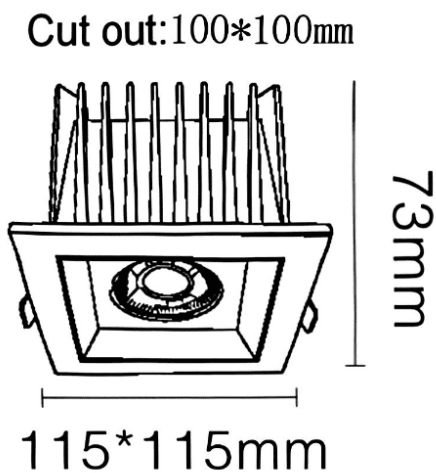

NEW PERFORM-S

Lavov downlight from the family NEW PERFORM-S with a power of 25W and a beam angle of 24°. Finished in White trim and black reflector. Dimensions 115*115*H73mm. With a total lumen output of 2500lm and a luminous efficacy of 100lm/W. Made in Die Cast Aluminum. Driver ON/OFF. CCT 4000K. UGR19.

Item code	86.D125.2411.B1
Product type	Indoor
Category	Downlights
Family	NEW PERFORM
Subfamily	NEW PERFORM-S
Pictograms	

Dimensions

Product dimensions (mm) **115*115*H73mm**

Scheme

Product	
Real power (W)	25
Real luminous flux (Lm)	2500
Luminous efficiency (Lm/W)	100
Beam angle (°)	24
Life time (h)	50000 h L80B10
IP	20
Electrical class insulation	Clas II
Colour	White trim and black reflector
U. G. R	19
Control gear included	Yes
Control gear	ON/OFF
Flicker Free	Yes
Light source	LED
Type of LED	COB
Colour temperature (K)	4000
Colour consistency (SDCM)	SDCM3
CRI	80