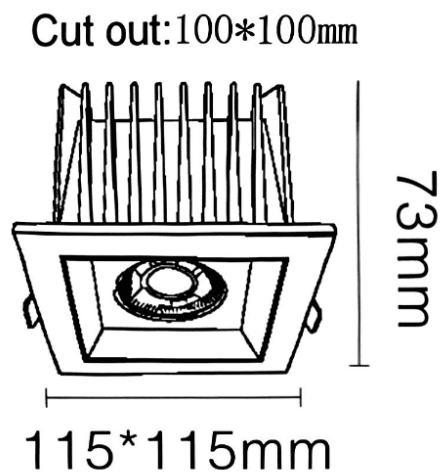

NEW PERFORM-S

Lavov downlight from the family NEW PERFORM-S with a power of 25W and a beam angle of 60°. Finished in White trim and white reflector. Dimensions 115*115*H73mm. With a total lumen output of 2500lm and a luminous efficacy of 100lm/W. Made in Die Cast Aluminum. Driver ON/OFF. CCT 4000K. UGR19.

Item code	86.D125.2431.A1
Product type	Indoor
Category	Downlights
Family	NEW PERFORM
Subfamily	NEW PERFORM-S
Pictograms	

Dimensions

Product dimensions (mm) **115*115*H73mm**

Scheme

Product	
Real power (W)	25
Real luminous flux (Lm)	2500
Luminous efficiency (Lm/W)	100
Beam angle (&ordm;)	60
Life time (h)	50000 h L80B10
IP	20
Electrical class insulation	Clas II
Colour	White trim and white reflector
U. G. R	<19
Control gear included	Yes
Control gear	ON/OFF
Flicker Free	Yes
Light source	LED
Type of LED	COB
Colour temperature (K)	4000
Colour consistency (SDCM)	SDCM<3
CRI	80