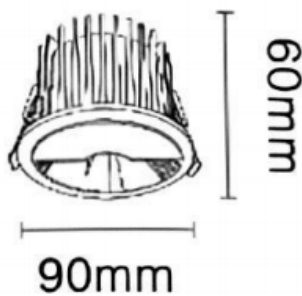

NEW PERFORM-RF

Lavov downlight from the family NEW PERFORM-RF with a power of 10W and a beam angle wall washer. Finished in White trim and chromed reflector. Dimensions $\varnothing 90 \times H62 \text{mm}$. With a total lumen output of 1000lm and a luminous efficacy of 100lm/W. Made in Die Cast Aluminum. Driver ON/OFF. CCT 3000K. UGR19.

Dimensions

Product dimensions (mm) $\varnothing 90 \times H62 \text{mm}$

Scheme

Cut out: 75mm

Item code	86.D126.1351.C1
Product type	Indoor
Category	Downlights
Family	NEW PERFORM
Subfamily	NEW PERFORM-RF
Pictograms	

Product	
Real power (W)	10
Real luminous flux (Lm)	1000
Luminous efficiency (Lm/W)	100
Beam angle (°)	wall washer
Life time (h)	50000 h L80B10
IP	20
Electrical class insulation	Clas II
Colour	White trim and chromed reflector
U. G. R	19
Control gear included	Yes
Control gear	ON/OFF
Flicker Free	Yes
Light source	LED
Type of LED	COB
Colour temperature (K)	3000
Colour consistency (SDCM)	SDCM3
CRI	80