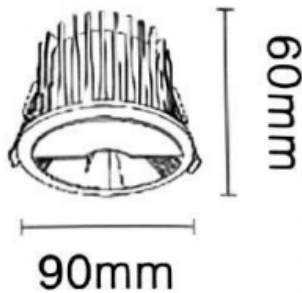

NEW PERFORM-RF

Lavov downlight from the family NEW PERFORM-RF with a power of 10W and a beam angle wall washer. Finished in White trim and chromed reflector. Dimensions $\varnothing 90 \times H62$ mm. With a total lumen output of 1000lm and a luminous efficacy of 100lm/W. Made in Die Cast Aluminum. Driver ON/OFF. CCT 3000K. UGR19.

Dimensions

Product dimensions (mm) $\varnothing 90 \times H62$ mm

Scheme

Cut out: 75mm

Item code	86.D126.1351.C1
Product type	Indoor
Category	Downlights
Family	NEW PERFORM
Subfamily	NEW PERFORM-RF
Pictograms	

Product	
Real power (W)	10
Real luminous flux (Lm)	1000
Luminous efficiency (Lm/W)	100
Beam angle (º)	wall washer
Life time (h)	50000 h L80B10
IP	20
Electrical class insulation	Clas II
Colour	White trim and chromed reflector
U. G. R	<19
Control gear included	Yes
Control gear	ON/OFF
Flicker Free	Yes
Light source	LED
Type of LED	COB
Colour temperature (K)	3000
Colour consistency (SDCM)	SDCM<3
CRI	80