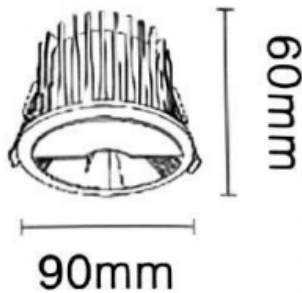

NEW PERFORM-RF

Lavov downlight from the family NEW PERFORM-RF with a power of 10W and a beam angle wall washer. Finished in White trim and chromed reflector. Dimensions $\varnothing 90 \times H62 \text{mm}$. With a total lumen output of 1000lm and a luminous efficacy of 100lm/W. Made in Die Cast Aluminum. Driver DALI. CCT 3000K. UGR19.

Dimensions

Product dimensions (mm) $\varnothing 90 \times H62 \text{mm}$

Scheme

Cut out: 75mm

Item code	86.D126.1353.C1
Product type	Indoor
Category	Downlights
Family	NEW PERFORM
Subfamily	NEW PERFORM-RF
Pictograms	

Product	
Real power (W)	10
Real luminous flux (Lm)	1000
Luminous efficiency (Lm/W)	100
Beam angle (º)	wall washer
Life time (h)	50000 h L80B10
IP	20
Electrical class insulation	Clas II
Colour	White trim and chromed reflector
U. G. R	<19
Control gear included	Yes
Control gear	DALI
Flicker Free	Yes
Light source	LED
Type of LED	COB
Colour temperature (K)	3000
Colour consistency (SDCM)	SDCM<3
CRI	80