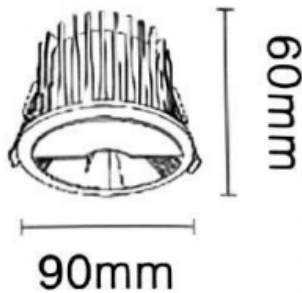

NEW PERFORM-RF

Lavov downlight from the family NEW PERFORM-RF with a power of 10W and a beam angle wall washer. Finished in White trim and chromed reflector. Dimensions $\varnothing 90 \times H62 \text{mm}$. With a total lumen output of 1000lm and a luminous efficacy of 100lm/W. Made in Die Cast Aluminum. Driver DALI. CCT 3000K. UGR19.

Dimensions

Product dimensions (mm) $\varnothing 90 \times H62 \text{mm}$

Scheme

Cut out: 75mm

Item code	86.D126.1353.C1
Product type	Indoor
Category	Downlights
Family	NEW PERFORM
Subfamily	NEW PERFORM-RF
Pictograms	

Product	
Real power (W)	10
Real luminous flux (Lm)	1000
Luminous efficiency (Lm/W)	100
Beam angle (°)	wall washer
Life time (h)	50000 h L80B10
IP	20
Electrical class insulation	Clas II
Colour	White trim and chromed reflector
U. G. R	19
Control gear included	Yes
Control gear	DALI
Flicker Free	Yes
Light source	LED
Type of LED	COB
Colour temperature (K)	3000
Colour consistency (SDCM)	SDCM3
CRI	80