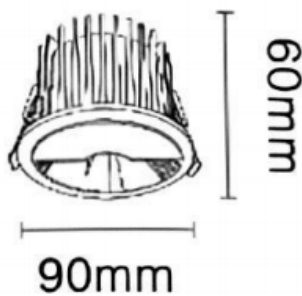

NEW PERFORM-RF Smart

Lavov downlight from the family PERFORM-RF with a power of 10W and a beam angle wall washer. Finished in White trim and chromed reflector. Dimensions $\varnothing 90 \times H62$ mm. With a total lumen output of 1000lm and a luminous efficacy of 100lm/W. Made in Die Cast Aluminum. Driver DALI. CCT 3000K. UGR19.

Dimensions

Product dimensions (mm) $\varnothing 90 \times H62$ mm

Scheme

Cut out: 75mm

Item code	86.D126.1359.C1
Product type	Indoor
Category	Downlights
Family	NEW PERFORM
Subfamily	NEW PERFORM-RF Smart
Pictograms	

Product	
Real power (W)	10
Real luminous flux (Lm)	1000
Luminous efficiency (Lm/W)	100
Beam angle (°)	wall washer
Life time (h)	50000 h L80B10
IP	20
Electrical class insulation	Clas II
Colour	White trim and chromed reflector
U. G. R	19
Control gear included	Yes
Control gear	DALI Casambi ready
Flicker Free	Yes
Light source	LED
Type of LED	COB
Colour temperature (K)	3000
Colour consistency (SDCM)	SDCM3
CRI	80