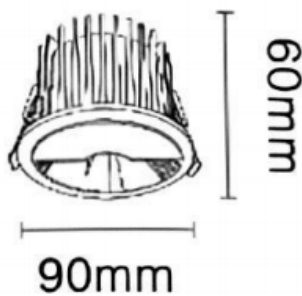

NEW PERFORM-RF Smart

Lavov downlight from the family PERFORM-RF with a power of 10W and a beam angle wall washer. Finished in White trim and chromed reflector. Dimensions $\varnothing 90 \times H62$ mm. With a total lumen output of 1000lm and a luminous efficacy of 100lm/W. Made in Die Cast Aluminum. Driver DALI. CCT 3000K. UGR19.

Dimensions

Product dimensions (mm) $\varnothing 90 \times H62$ mm

Scheme

Cut out: 75mm

Item code	86.D126.1359.C1
Product type	Indoor
Category	Downlights
Family	NEW PERFORM
Subfamily	NEW PERFORM-RF Smart
Pictograms	

Product	
Real power (W)	10
Real luminous flux (Lm)	1000
Luminous efficiency (Lm/W)	100
Beam angle (º)	wall washer
Life time (h)	50000 h L80B10
IP	20
Electrical class insulation	Clas II
Colour	White trim and chromed reflector
U. G. R	<19
Control gear included	Yes
Control gear	DALI Casambi ready
Flicker Free	Yes
Light source	LED
Type of LED	COB
Colour temperature (K)	3000
Colour consistency (SDCM)	SDCM<3
CRI	80