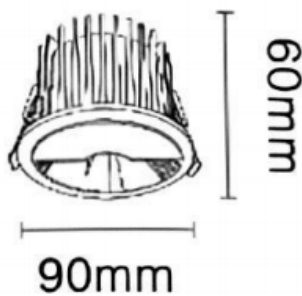

NEW PERFORM-RF

Lavov downlight from the family NEW PERFORM-RF with a power of 10W and a beam angle wall washer. Finished in White trim and chromed reflector. Dimensions $\varnothing 90 \times H62$ mm. With a total lumen output of 1000lm and a luminous efficacy of 100lm/W. Made in Die Cast Aluminum. Driver ON/OFF. CCT 4000K. UGR19.

Dimensions

Product dimensions (mm) $\varnothing 90 \times H62$ mm

Scheme

Cut out: 75mm

Item code	86.D126.1451.C1
Product type	Indoor
Category	Downlights
Family	NEW PERFORM
Subfamily	NEW PERFORM-RF
Pictograms	

Product	
Real power (W)	10
Real luminous flux (Lm)	1000
Luminous efficiency (Lm/W)	100
Beam angle (º)	wall washer
Life time (h)	50000 h L80B10
IP	20
Electrical class insulation	Clas II
Colour	White trim and chromed reflector
U. G. R	<19
Control gear included	Yes
Control gear	ON/OFF
Flicker Free	Yes
Light source	LED
Type of LED	COB
Colour temperature (K)	4000
Colour consistency (SDCM)	SDCM<3
CRI	80