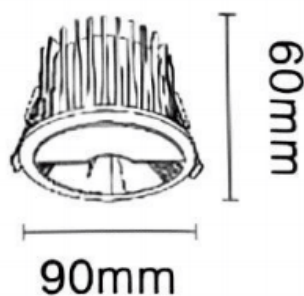

NEW PERFORM-RF

Lavov downlight from the family NEW PERFORM-RF with a power of 10W and a beam angle wall washer. Finished in White trim and chromed reflector. Dimensions $\varnothing 90 \times H62$ mm. With a total lumen output of 1000lm and a luminous efficacy of 100lm/W. Made in Die Cast Aluminum. Driver ON/OFF. CCT 4000K. UGR19.

Dimensions

Product dimensions (mm) $\varnothing 90 \times H62$ mm

Scheme

Cut out: 75mm

Item code	86.D126.1451.C1
Product type	Indoor
Category	Downlights
Family	NEW PERFORM
Subfamily	NEW PERFORM-RF
Pictograms	

Product	
Real power (W)	10
Real luminous flux (Lm)	1000
Luminous efficiency (Lm/W)	100
Beam angle (°)	wall washer
Life time (h)	50000 h L80B10
IP	20
Electrical class insulation	Clas II
Colour	White trim and chromed reflector
U. G. R	19
Control gear included	Yes
Control gear	ON/OFF
Flicker Free	Yes
Light source	LED
Type of LED	COB
Colour temperature (K)	4000
Colour consistency (SDCM)	SDCM3
CRI	80