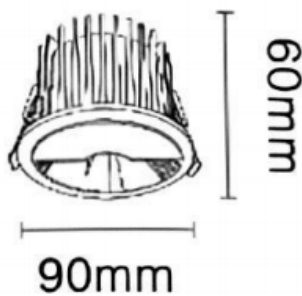

NEW PERFORM-RF

Lavov downlight from the family NEW PERFORM-RF with a power of 10W and a beam angle wall washer. Finished in White trim and chromed reflector. Dimensions $\varnothing 90 \times H62$ mm. With a total lumen output of 1000lm and a luminous efficacy of 100lm/W. Made in Die Cast Aluminum. Driver DALI. CCT 4000K. UGR19.

Dimensions

Product dimensions (mm) $\varnothing 90 \times H62$ mm

Scheme

Cut out: 75mm

Item code	86.D126.1453.C1
Product type	Indoor
Category	Downlights
Family	NEW PERFORM
Subfamily	NEW PERFORM-RF
Pictograms	

Product	
Real power (W)	10
Real luminous flux (Lm)	1000
Luminous efficiency (Lm/W)	100
Beam angle (º)	wall washer
Life time (h)	50000 h L80B10
IP	20
Electrical class insulation	Clas II
Colour	White trim and chromed reflector
U. G. R	<19
Control gear included	Yes
Control gear	DALI
Flicker Free	Yes
Light source	LED
Type of LED	COB
Colour temperature (K)	4000
Colour consistency (SDCM)	SDCM<3
CRI	80