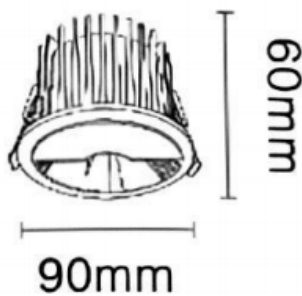

NEW PERFORM-RF

Lavov downlight from the family NEW PERFORM-RF with a power of 10W and a beam angle wall washer. Finished in White trim and chromed reflector. Dimensions $\varnothing 90 \times H62$ mm. With a total lumen output of 1000lm and a luminous efficacy of 100lm/W. Made in Die Cast Aluminum. Driver DALI. CCT 4000K. UGR19.

Dimensions

Product dimensions (mm) $\varnothing 90 \times H62$ mm

Scheme

Cut out: 75mm

Item code	86.D126.1453.C1
Product type	Indoor
Category	Downlights
Family	NEW PERFORM
Subfamily	NEW PERFORM-RF
Pictograms	

Product	
Real power (W)	10
Real luminous flux (Lm)	1000
Luminous efficiency (Lm/W)	100
Beam angle (°)	wall washer
Life time (h)	50000 h L80B10
IP	20
Electrical class insulation	Clas II
Colour	White trim and chromed reflector
U. G. R	19
Control gear included	Yes
Control gear	DALI
Flicker Free	Yes
Light source	LED
Type of LED	COB
Colour temperature (K)	4000
Colour consistency (SDCM)	SDCM3
CRI	80