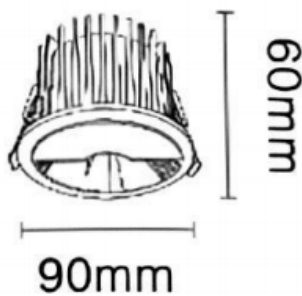

NEW PERFORM-RF Smart

Lavov downlight from the family PERFORM-RF with a power of 10W and a beam angle wall washer. Finished in White trim and chromed reflector. Dimensions $\varnothing 90 \times H62$ mm. With a total lumen output of 1000lm and a luminous efficacy of 100lm/W. Made in Die Cast Aluminum. Driver DALI. CCT 4000K. UGR19.

Dimensions

Product dimensions (mm) $\varnothing 90 \times H62$ mm

Scheme

Cut out: 75mm

Item code	86.D126.1459.C1
Product type	Indoor
Category	Downlights
Family	NEW PERFORM
Subfamily	NEW PERFORM-RF Smart
Pictograms	

Product	
Real power (W)	10
Real luminous flux (Lm)	1000
Luminous efficiency (Lm/W)	100
Beam angle (°)	wall washer
Life time (h)	50000 h L80B10
IP	20
Electrical class insulation	Clas II
Colour	White trim and chromed reflector
U. G. R	19
Control gear included	Yes
Control gear	DALI Casambi ready
Flicker Free	Yes
Light source	LED
Type of LED	COB
Colour temperature (K)	4000
Colour consistency (SDCM)	SDCM3
CRI	80