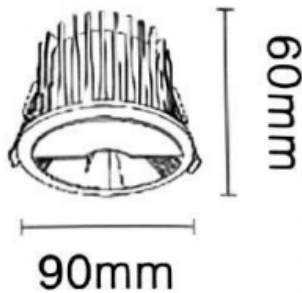

NEW PERFORM-RF Smart

Lavov downlight from the family PERFORM-RF with a power of 10W and a beam angle wall washer. Finished in White trim and chromed reflector. Dimensions $\varnothing 90 \times H62$ mm. With a total lumen output of 1000lm and a luminous efficacy of 100lm/W. Made in Die Cast Aluminum. Driver DALI. CCT 4000K. UGR19.

Dimensions

Product dimensions (mm) $\varnothing 90 \times H62$ mm

Scheme

Cut out: 75mm

Item code	86.D126.1459.C1
Product type	Indoor
Category	Downlights
Family	NEW PERFORM
Subfamily	NEW PERFORM-RF Smart
Pictograms	

Product	
Real power (W)	10
Real luminous flux (Lm)	1000
Luminous efficiency (Lm/W)	100
Beam angle (º)	wall washer
Life time (h)	50000 h L80B10
IP	20
Electrical class insulation	Clas II
Colour	White trim and chromed reflector
U. G. R	<19
Control gear included	Yes
Control gear	DALI Casambi ready
Flicker Free	Yes
Light source	LED
Type of LED	COB
Colour temperature (K)	4000
Colour consistency (SDCM)	SDCM<3
CRI	80