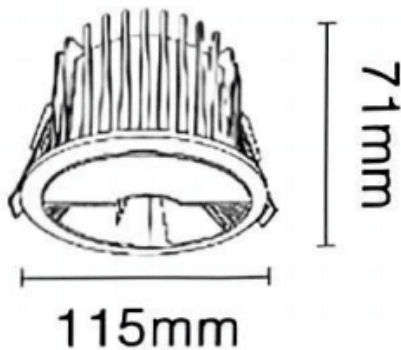

NEW PERFORM-RF

Lavov downlight from the family NEW PERFORM-RF with a power of 15W and a beam angle wall washer. Finished in White trim and chromed reflector. Dimensions $\varnothing 115 \times H71$ mm. With a total lumen output of 1500lm and a luminous efficacy of 100lm/W. Made in Die Cast Aluminum. Driver ON/OFF. CCT 3000K. UGR19.

Dimensions

Product dimensions (mm) $\varnothing 115 \times H71$ mm

Scheme

Cut out: 95mm

Photometry

Item code	86.D126.2351.C1
Product type	Indoor
Category	Downlights
Family	NEW PERFORM
Subfamily	NEW PERFORM-RF
Pictograms	

Product	
Real power (W)	15
Real luminous flux (Lm)	1500
Luminous efficiency (Lm/W)	100
Beam angle (°)	wall washer
Life time (h)	50000 h L80B10
IP	20
Electrical class insulation	Clas II
Colour	White trim and chromed reflector
U. G. R	19
Control gear included	Yes
Control gear	ON/OFF
Flicker Free	Yes
Light source	LED
Type of LED	COB
Colour temperature (K)	3000
Colour consistency (SDCM)	SDCM3
CRI	80