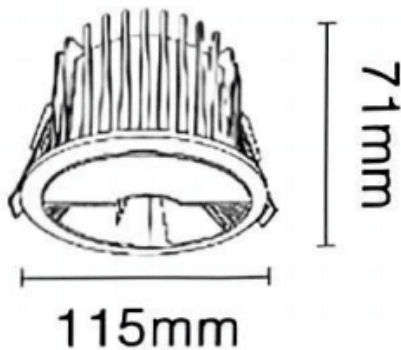

NEW PERFORM-RF

Lavov downlight from the family NEW PERFORM-RF with a power of 15W and a beam angle wall washer. Finished in White trim and chromed reflector. Dimensions $\varnothing 115 \times H71$ mm. With a total lumen output of 1500lm and a luminous efficacy of 100lm/W. Made in Die Cast Aluminum. Driver ON/OFF. CCT 3000K. UGR19.

Dimensions

Product dimensions (mm) $\varnothing 115 \times H71$ mm

Scheme

Cut out: 95mm

Photometry

Item code	86.D126.2351.C1
Product type	Indoor
Category	Downlights
Family	NEW PERFORM
Subfamily	NEW PERFORM-RF
Pictograms	

Product	
Real power (W)	15
Real luminous flux (Lm)	1500
Luminous efficiency (Lm/W)	100
Beam angle (º)	wall washer
Life time (h)	50000 h L80B10
IP	20
Electrical class insulation	Clas II
Colour	White trim and chromed reflector
U. G. R	<19
Control gear included	Yes
Control gear	ON/OFF
Flicker Free	Yes
Light source	LED
Type of LED	COB
Colour temperature (K)	3000
Colour consistency (SDCM)	SDCM<3
CRI	80