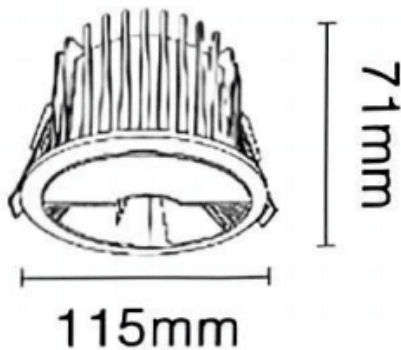

NEW PERFORM-RF

Lavov downlight from the family NEW PERFORM-RF with a power of 15W and a beam angle wall washer. Finished in White trim and chromed reflector. Dimensions $\varnothing 115 \times H71$ mm. With a total lumen output of 1500lm and a luminous efficacy of 100lm/W. Made in Die Cast Aluminum. Driver DALI. CCT 3000K. UGR19.

Dimensions

Product dimensions (mm) $\varnothing 115 \times H71$ mm

Scheme

Cut out: 95mm

Photometry

Item code	86.D126.2353.C1
Product type	Indoor
Category	Downlights
Family	NEW PERFORM
Subfamily	NEW PERFORM-RF
Pictograms	

Product	
Real power (W)	15
Real luminous flux (Lm)	1500
Luminous efficiency (Lm/W)	100
Beam angle (°)	wall washer
Life time (h)	50000 h L80B10
IP	20
Electrical class insulation	Clas II
Colour	White trim and chromed reflector
U. G. R	19
Control gear included	Yes
Control gear	DALI
Flicker Free	Yes
Light source	LED
Type of LED	COB
Colour temperature (K)	3000
Colour consistency (SDCM)	SDCM3
CRI	80