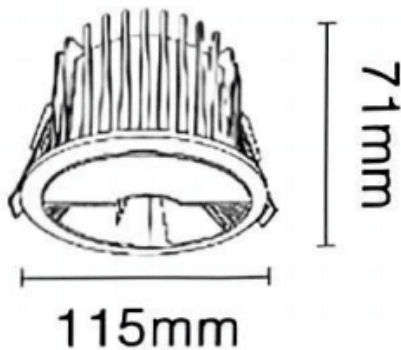

### NEW PERFORM-RF

Lavov downlight from the family NEW PERFORM-RF with a power of 15W and a beam angle wall washer. Finished in White trim and chromed reflector. Dimensions  $\varnothing 115 \times H71$ mm. With a total lumen output of 1500lm and a luminous efficacy of 100lm/W. Made in Die Cast Aluminum. Driver DALI. CCT 3000K. UGR19.

#### Dimensions

Product dimensions (mm)  $\varnothing 115 \times H71$ mm

#### Scheme

Cut out: 95mm

#### Photometry

Item code	86.D126.2353.C1
Product type	Indoor
Category	Downlights
Family	NEW PERFORM
Subfamily	NEW PERFORM-RF
Pictograms	

Product	
Real power (W)	15
Real luminous flux (Lm)	1500
Luminous efficiency (Lm/W)	100
Beam angle (&ordm;)	wall washer
Life time (h)	50000 h L80B10
IP	20
Electrical class insulation	Clas II
Colour	White trim and chromed reflector
U. G. R	<19
Control gear included	Yes
Control gear	DALI
Flicker Free	Yes
Light source	LED
Type of LED	COB
Colour temperature (K)	3000
Colour consistency (SDCM)	SDCM<3
CRI	80