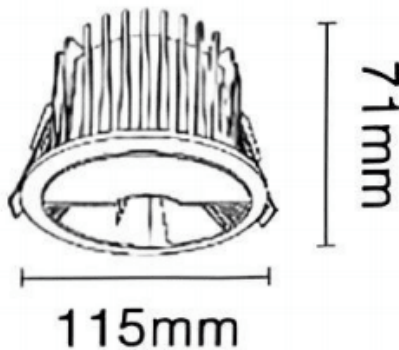

NEW PERFORM-RF Smart

Lavov downlight from the family PERFORM-RF with a power of 15W and a beam angle wall washer. Finished in White trim and chromed reflector. Dimensions $\varnothing 115 \times H71$ mm. With a total lumen output of 1500lm and a luminous efficacy of 100lm/W. Made in Die Cast Aluminum. Driver DALI. CCT 3000K. UGR19.

Dimensions

Product dimensions (mm) $\varnothing 115 \times H71$ mm

Scheme

Cut out: 95mm

Photometry

Item code	86.D126.2359.C1
Product type	Indoor
Category	Downlights
Family	NEW PERFORM
Subfamily	NEW PERFORM-RF Smart
Pictograms	

Product	
Real power (W)	15
Real luminous flux (Lm)	1500
Luminous efficiency (Lm/W)	100
Beam angle (º)	wall washer
Life time (h)	50000 h L80B10
IP	20
Electrical class insulation	Clas II
Colour	White trim and chromed reflector
U. G. R	<19
Control gear included	Yes
Control gear	DALI Casambi ready
Flicker Free	Yes
Light source	LED
Type of LED	COB
Colour temperature (K)	3000
Colour consistency (SDCM)	SDCM<3
CRI	80