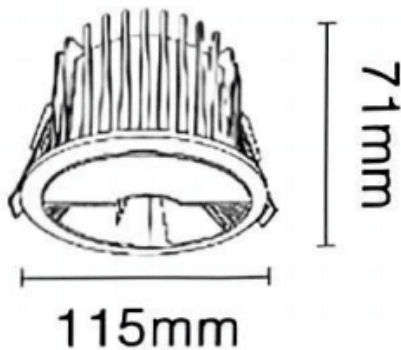

NEW PERFORM-RF Smart

Lavov downlight from the family PERFORM-RF with a power of 15W and a beam angle wall washer. Finished in White trim and chromed reflector. Dimensions $\varnothing 115 \times H71$ mm. With a total lumen output of 1500lm and a luminous efficacy of 100lm/W. Made in Die Cast Aluminum. Driver DALI. CCT 3000K. UGR19.

Dimensions

Product dimensions (mm) $\varnothing 115 \times H71$ mm

Scheme

Cut out: 95mm

Photometry

Item code	86.D126.2359.C1
Product type	Indoor
Category	Downlights
Family	NEW PERFORM
Subfamily	NEW PERFORM-RF Smart
Pictograms	

Product	
Real power (W)	15
Real luminous flux (Lm)	1500
Luminous efficiency (Lm/W)	100
Beam angle (°)	wall washer
Life time (h)	50000 h L80B10
IP	20
Electrical class insulation	Clas II
Colour	White trim and chromed reflector
U. G. R	19
Control gear included	Yes
Control gear	DALI Casambi ready
Flicker Free	Yes
Light source	LED
Type of LED	COB
Colour temperature (K)	3000
Colour consistency (SDCM)	SDCM3
CRI	80