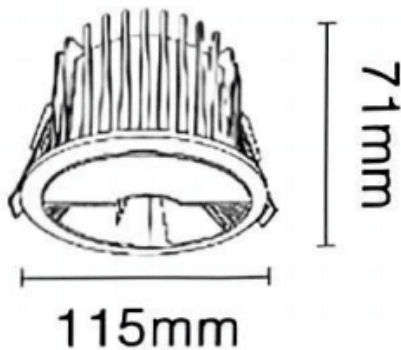

**NEW PERFORM-RF**

Lavov downlight from the family NEW PERFORM-RF with a power of 15W and a beam angle wall washer. Finished in White trim and chromed reflector. Dimensions  $\varnothing 115 \times H71$ mm. With a total lumen output of 1500lm and a luminous efficacy of 100lm/W. Made in Die Cast Aluminum. Driver ON/OFF. CCT 4000K. UGR19.

**Dimensions**

Product dimensions (mm)  $\varnothing 115 \times H71$ mm

**Scheme**

Cut out: 95mm

**Photometry**

|              |                 |
|--------------|-----------------|
| Item code    | 86.D126.2451.C1 |
| Product type | Indoor          |
| Category     | Downlights      |
| Family       | NEW PERFORM     |
| Subfamily    | NEW PERFORM-RF  |
| Pictograms   |                 |