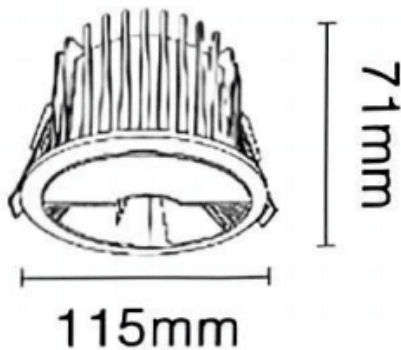

### NEW PERFORM-RF

Lavov downlight from the family NEW PERFORM-RF with a power of 15W and a beam angle wall washer. Finished in White trim and chromed reflector. Dimensions  $\varnothing 115 \times H71$ mm. With a total lumen output of 1500lm and a luminous efficacy of 100lm/W. Made in Die Cast Aluminum. Driver ON/OFF. CCT 4000K. UGR19.

#### Dimensions

Product dimensions (mm)  $\varnothing 115 \times H71$ mm

#### Scheme

Cut out: 95mm

#### Photometry

Item code	86.D126.2451.C1
Product type	Indoor
Category	Downlights
Family	NEW PERFORM
Subfamily	NEW PERFORM-RF
Pictograms	

Product	
Real power (W)	15
Real luminous flux (Lm)	1500
Luminous efficiency (Lm/W)	100
Beam angle (&ordm;)	wall washer
Life time (h)	50000 h L80B10
IP	20
Electrical class insulation	Clas II
Colour	White trim and chromed reflector
U. G. R	<19
Control gear included	Yes
Control gear	ON/OFF
Flicker Free	Yes
Light source	LED
Type of LED	COB
Colour temperature (K)	4000
Colour consistency (SDCM)	SDCM<3
CRI	80